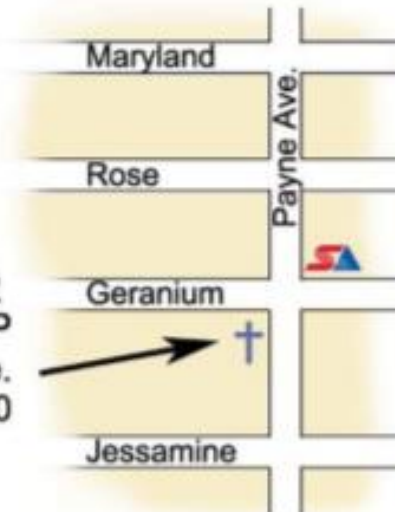

# Frontier Fellowship Church & Equipping Center

*... on St. Paul's East Side*

Physical address: 1139 Payne Ave.  
St. Paul, MN 55130

Mailing address: PO Box 17342  
St. Paul, MN 55117

**FRONTIER  
FELLOWSHIP**  
1139 Payne Ave.  
St. Paul, MN 55130

*For a large scale map go to Google Maps  
at <https://www.google.com/maps/> and enter  
1139 Payne Ave, St. Paul, MN*

Phone: (651) 283-5116

E-mail: [info@rcmi.us](mailto:info@rcmi.us)

*For security we occasionally lock the front door while we're there. Try the doorbell  
or call the above phone number for entry.*